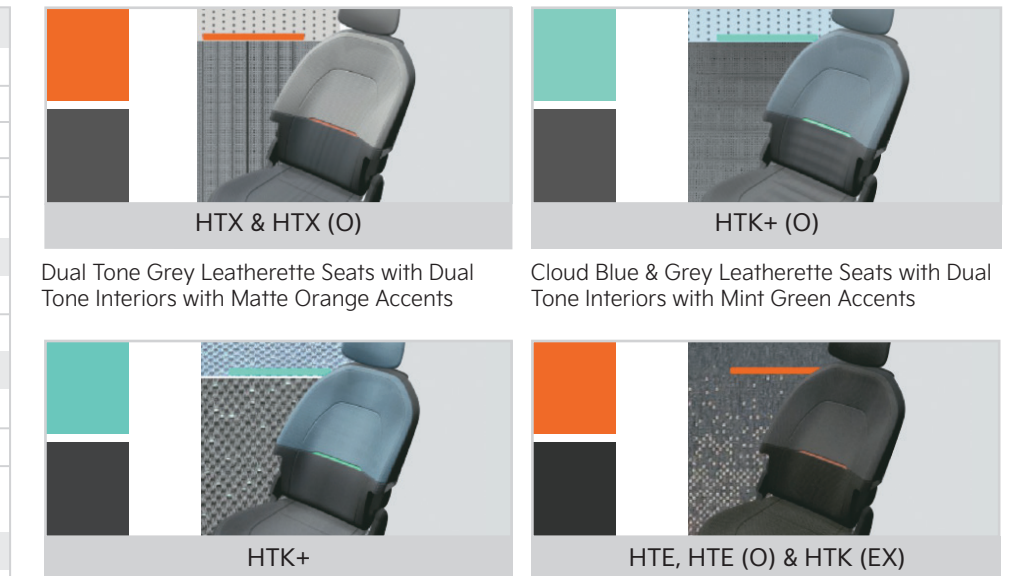

## Interior Colors & Seat Patterns

Cloud Blue & Grey Semi-Leatherette Seats with Dual Tone Interiors with Mint Green Accents  
Black & Grey Semi-Leatherette Seats with Dual Tone Interiors with Matte Orange Accents