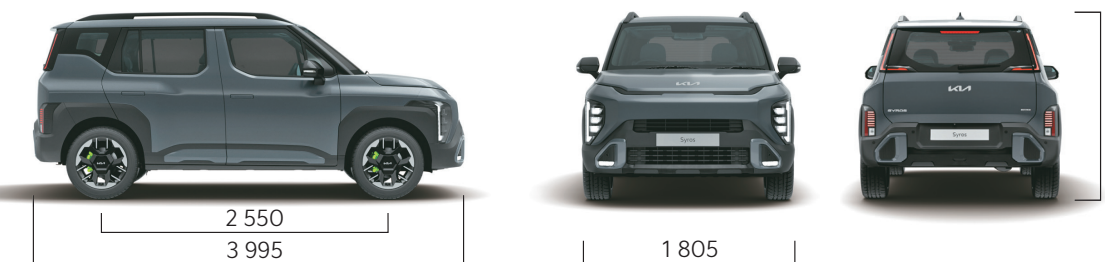

Technical Specifications

Engine	Smartstream G1.0T-GDi	D1.5 CRDi VGT					
Fuel Type	Petrol	Diesel					
Fuel System	GDi	CRDi					
Displacement (cc)	998	1 493					
Max. Power (kW/rpm)	88.3/ 6 000	85/ 4 000					
Max. Torque (Nm/rpm)	172/ 1 500 ~ 4 000	250/ 1 500 ~ 2 750					
Drive/ Transmission							
Transmission	6MT/ 7DCT	6MT/ 6AT					
Drive System	2WD						
Suspension/ Brakes							
Suspension – Front	McPherson Strut with Coil Spring						
Suspension – Rear	Coupled Torsion Beam Axle (CTBA) with Coil Spring						
Brakes	Disc – All Wheels (Automatic only) Front - Disc & Rear - Drum (MT only)						
Tyres							
Tyre Size – Vehicle	215/55 R17 - 43.66 cm (17") Crystal Cut Alloy Wheels						
	215/ 60 R16 - 40.56 cm (16") Crystal Cut Alloy Wheels						
	195/ 65 R15 - 38.02 cm (15") Steel Wheel with Cover						
Tyre Size - Spare	195/ 65 R15 - 38.02 cm (15") (Steel Wheel without Cover)						
Others							
Gear Shift Indicator	MT						
Fuel Tank Capacity (L)	45						
Seating Capacity	5						
Boot Space (L)	465**						
Powertrain Options							
Trims →	HTE	HTE(O)	HTK EX	HTK+	HTK+ (O)	HTX	HTX (O)
Smartstream G1.0 T - GDi 6MT	•	•	•	•	•	-	-
Smartstream G1.0 T - GDi 7DCT	-	-	-	•	•	•	•
1.5 L CRDi VGT 6MT	-	•	•	•	•	-	-
1.5 L CRDi VGT 6AT	-	-	-	•	•	•	•

Dimensions

Unit: mm